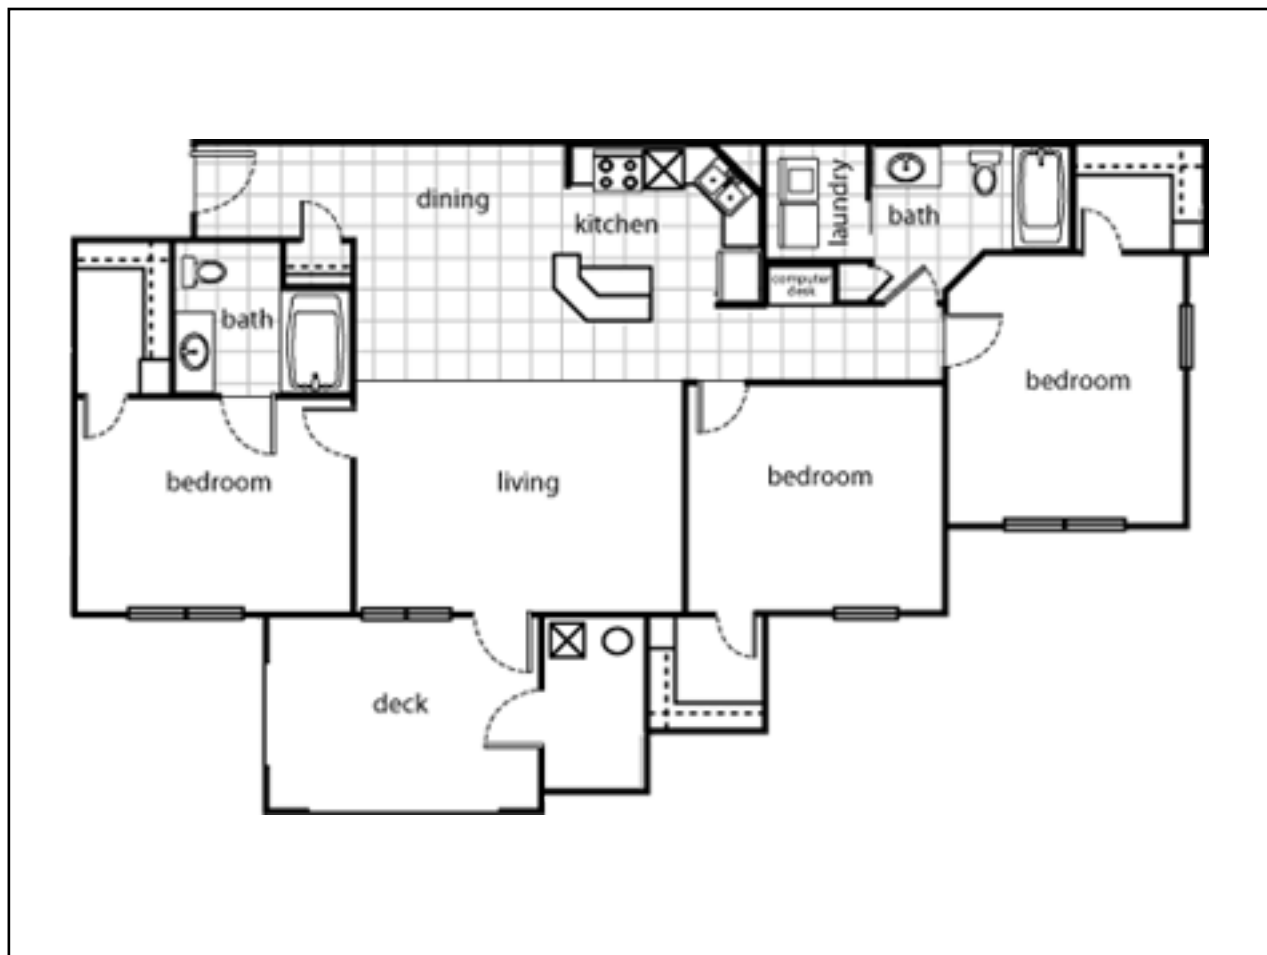

Cypress Pond
@ Porters Neck

Three Bedroom Two Bath / Patio - 1351 sq ft

RENT: _____ DEPOSIT: _____

Cypress Pond at Porters Neck

211 Cypress Pond Way

Wilmington, NC 28411

Phone: (910) 686-1009

Fax: (910) 795-4299