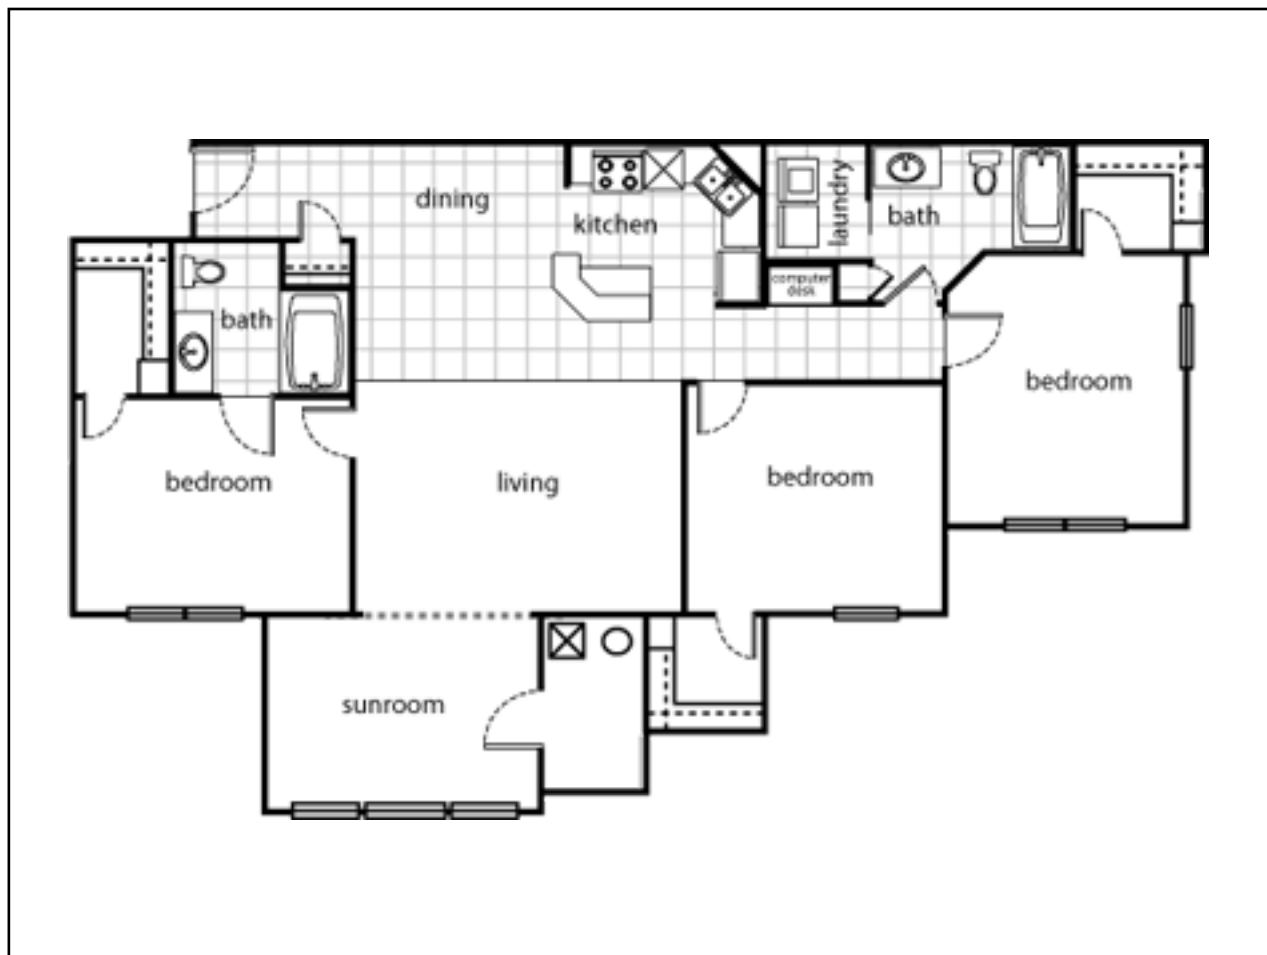

Cypress Pond
@ Porters Neck

Three Bedroom Two Bath / Sunroom - 1489 sq ft

RENT: _____ DEPOSIT: _____

Cypress Pond at Porters Neck

211 Cypress Pond Way

Wilmington, NC 28411

Phone: (910) 686-1009

Fax: (910) 795-4299